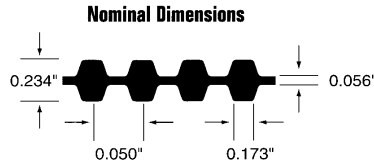

DUAL TIMING BELTS (DH)

Recommended for the dual positive drive which is required to change the direction on one or more synchronous pulleys with one belt. The inside and outside teeth are identical in both size and pitch.

0.500" Pitch (DH) Heavy Duty Dual Synchronous Belts

Material: Chloroprene

Belt No.	Pitch Length		Number of Teeth	List Prices				
	inch	mm		3/4" wide Code 075	1" wide Code 100	1-1/2" wide Code 150	2" wide Code 200	3" wide Code 300
145DH	14.5	368.30	29	22.50	30.00	44.90	59.90	89.80
160DH	16.0	406.40	32	26.90	35.80	53.70	71.60	107.40
165DH	16.5	419.10	33	27.30	36.40	54.60	72.90	109.30
180DH	18.0	457.20	36	29.20	38.90	58.40	77.80	116.70
185DH	18.5	469.90	37	29.90	39.80	59.70	79.60	119.40
200DH	20.0	508.00	40	31.30	41.70	52.50	83.30	125.00
210DH	21.0	533.40	42	32.40	43.20	64.80	86.40	129.60
215DH	21.5	546.10	43	33.10	44.20	66.20	88.30	132.40
220DH	22.0	558.80	44	34.80	46.30	69.50	92.60	138.90
225DH	22.5	571.50	45	35.20	46.90	70.40	93.80	140.70
230DH	23.0	584.20	46	35.90	47.90	71.80	95.70	143.50
240DH	24.0	609.60	48	37.30	49.70	74.50	99.40	149.10
245DH	24.5	622.30	49	37.80	50.30	75.50	100.60	150.90
250DH	25.0	635.00	50	38.20	50.90	76.40	101.90	152.80
255DH	25.5	647.70	51	38.70	51.60	77.30	103.10	154.60
260DH	26.0	660.40	52	39.10	52.20	78.30	104.30	156.50
270DH	26.0	685.80	54	40.50	54.00	81.00	108.00	162.00
280DH	28.0	711.20	56	41.70	55.60	83.30	111.10	166.60
285DH	28.5	723.90	57	42.20	56.20	84.30	112.30	168.50
290DH	29.0	736.60	58	42.60	56.80	85.20	113.60	170.30
300DH	30.0	762.00	60	44.00	58.70	88.00	117.30	175.90
310DH	31.0	787.40	62	44.90	59.90	89.80	119.70	179.60
315DH	31.5	800.10	63	45.40	60.50	90.70	121.00	181.40
320DH	32.0	812.80	64	46.10	61.40	92.10	122.80	184.20
330DH	33.0	838.20	66	47.00	62.70	94.00	125.30	187.90
340DH	34.0	863.50	68	48.40	64.50	96.80	129.00	193.50
345DH	34.5	876.30	69	48.90	65.10	97.70	130.20	195.36
350DH	35.0	889.00	70	49.30	65.80	98.60	131.50	197.20
360DH	36.0	914.40	72	50.50	67.30	100.90	134.60	201.80
365DH	36.5	927.10	73	51.40	68.50	102.80	137.00	205.50
370DH	37.0	939.80	74	51.90	69.10	103.70	138.30	207.40
375DH	37.5	952.50	75	52.30	69.80	104.60	139.50	209.20
380DH	38.0	965.20	76	52.80	70.40	105.60	140.70	211.10
390DH	39.0	990.60	78	53.70	71.60	107.40	143.20	214.80
395DH	39.5	1003.30	79	55.80	74.40	111.60	148.70	223.10
400DH	40.0	1016.00	80	56.30	75.00	112.50	150.00	224.90
405DH	40.5	1028.70	81	57.00	75.90	113.90	151.80	227.70
410DH	41.0	1041.40	82	57.40	76.60	114.80	153.10	229.60
420DH	42.0	1066.80	84	58.40	77.80	116.70	155.50	233.30
425DH	42.5	1079.50	85	58.60	78.10	117.10	156.10	234.2
430DH	43.0	1092.20	86	58.80	78.40	117.60	156.80	235.10
440DH	44.0	1117.60	88	59.30	79.00	118.50	158.00	237.00
445DH	44.5	1130.30	89	59.70	79.60	119.40	159.20	238.80
450DH	45.0	1143.00	90	60.20	80.30	120.40	160.50	240.70
460DH	46.0	1168.40	92	61.10	81.50	122.20	162.90	244.40
465DH	46.5	1181.10	93	62.10	82.70	124.10	165.40	248.10
470DH	47.0	1193.80	94	63.00	84.00	125.90	167.90	251.80
480DH	48.0	1219.20	96	63.90	85.20	127.80	170.30	255.50