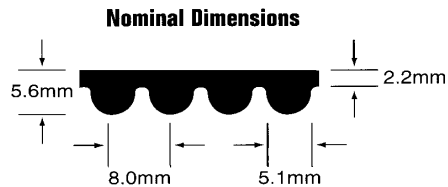

HTD/RPP METRIC TIMING BELTS (8M)

Material: Neoprene

8M (8mm PITCH)													
BELT NUMBER	PITCH LENGTH	NO. OF TEETH	LIST PRICE				BELT NUMBER	PITCH LENGTH	NO. OF TEETH	LIST PRICE			
			20mm	30mm	50mm	85mm				20mm	30mm	50mm	85mm
288-8M	288	36	15.00	22.00	37.00	62.00	824-8M	824	103	42.50	58.00	95.50	164.00
320-8M	320	40	17.00	25.00	45.00	69.00	832-8M	832	104	43.00	58.50	96.00	166.00
328-8M	328	41	18.00	26.00	46.00	72.00	840-8M	840	105	43.50	59.00	96.50	167.00
336-8M	336	42	18.50	27.00	47.00	74.00	848-8M	848	106	44.00	59.50	97.00	168.00
344-8M	344	43	19.00	28.00	48.00	75.00	856-8M	856	107	44.00	60.00	97.50	169.00
352-8M	352	44	19.50	28.50	49.50	75.50	864-8M	864	108	44.50	60.50	98.00	170.00
368-8M	368	46	19.80	28.80	50.00	76.00	872-8M	872	109	45.00	62.00	101.00	172.00
376-8M	376	47	20.50	29.00	52.00	78.00	880-8M	880	110	45.50	62.50	102.00	173.00
384-8M	384	48	21.00	30.00	53.00	80.00	888-8M	888	111	46.00	63.00	103.00	174.00
390-8M	390	49	21.50	30.50	53.50	80.50	896-8M	896	112	46.50	63.50	104.00	175.00
400-8M	400	50	22.00	32.00	55.00	85.00	912-8M	912	114	47.00	64.00	105.00	176.00
416-8M	416	52	23.00	33.00	57.00	92.00	920-8M	920	115	47.00	64.00	106.00	179.00
424-8M	424	53	23.50	34.00	59.00	95.00	928-8M	928	116	47.50	64.50	107.00	180.00
440-8M	440	55	25.00	36.00	62.00	96.00	936-8M	936	117	47.50	64.50	108.00	181.00
448-8M	448	56	27.00	38.00	63.00	97.00	944-8M	944	118	48.00	65.00	109.00	182.00
456-8M	456	57	27.50	39.00	64.00	98.00	952-8M	952	119	48.00	66.00	109.00	182.00
472-8M	472	59	28.00	39.50	64.50	98.50	960-8M	960	120	48.50	66.50	110.00	183.00
480-8M	480	60	28.50	40.00	65.00	100.00	968-8M	968	121	48.50	67.00	111.00	184.00
488-8M	488	61	29.00	41.00	65.50	102.00	976-8M	976	122	49.00	67.50	112.00	185.00
512-8M	512	64	29.50	41.50	66.00	108.00	984-8M	984	123	49.50	68.00	113.00	186.00
520-8M	520	65	30.00	42.00	67.00	111.00	1000-8M	1000	125	49.50	68.50	114.00	188.00
536-8M	536	67	30.50	42.50	67.50	113.00	1008-8M	1008	126	50.00	69.00	117.00	194.00
560-8M	560	70	31.00	43.00	71.00	117.00	1016-8M	1016	127	50.00	69.00	119.00	195.00
568-8M	568	71	31.50	43.50	72.00	119.00	1032-8M	1032	129	50.50	70.00	120.00	197.00
576-8M	576	72	32.00	44.00	73.00	121.00	1040-8M	1040	130	50.50	71.00	121.00	199.00
584-8M	584	73	33.00	44.50	74.00	125.00	1048-8M	1048	131	51.00	72.00	122.00	200.00
592-8M	592	74	33.50	45.00	75.00	127.00	1056-8M	1056	132	51.00	72.00	122.00	200.00
600-8M	600	75	33.50	45.00	75.00	127.00	1064-8M	1064	133	51.50	72.50	122.50	203.00
608-8M	608	76	34.00	45.50	76.00	129.00	1080-8M	1080	135	52.00	73.00	123.00	205.00
624-8M	624	78	34.00	45.50	77.00	130.00	1088-8M	1088	136	52.00	74.00	124.50	207.00
632-8M	632	79	34.50	46.00	77.50	131.00	1096-8M	1096	137	52.50	74.50	125.00	208.00
640-8M	640	80	35.00	46.50	78.00	132.00	1104-8M	1104	138	53.00	75.00	125.50	210.00
656-8M	656	82	35.00	47.00	79.00	135.00	1112-8M	1112	139	53.50	75.50	126.00	211.00
672-5M	672	84	35.50	48.00	81.00	139.00	1120-8M	1120	140	54.00	76.00	126.50	212.00
680-8M	680	85	36.00	49.00	82.00	142.00	1128-8M	1128	141	54.50	77.00	127.00	213.00
696-8M	696	87	36.00	50.00	83.00	145.00	1136-8M	1136	142	55.00	78.00	127.50	214.00
712-8M	712	89	36.50	51.00	84.00	146.00	1144-8M	1144	143	55.50	79.00	128.00	216.00
720-8M	720	90	37.00	51.50	85.00	147.00	1152-8M	1152	144	56.00	79.50	129.00	217.00
728-8M	728	91	37.50	52.00	86.00	149.00	1160-8M	1160	145	57.00	80.00	132.00	218.00
736-8M	736	92	38.00	52.50	87.00	150.00	1168-8M	1168	146	57.00	80.50	133.00	220.00
744-8M	744	93	38.00	52.50	87.00	150.00	1176-8M	1176	147	58.00	81.00	135.00	223.00
760-8M	760	95	38.50	53.00	88.00	151.00	1184-8M	1184	148	58.50	82.00	137.00	225.00
776-8M	776	97	39.00	54.00	91.00	154.00	1192-8M	1192	149	59.00	82.50	138.00	227.00
784-8M	784	98	40.00	55.00	92.50	157.00	1200-8M	1200	150	59.50	83.00	139.00	229.00
792-8M	792	99	41.00	56.00	93.00	160.00	1208-8M	1208	151	60.00	84.00	140.00	231.00
800-8M	800	100	41.50	57.00	94.00	161.00	1216-8M	1216	152	60.00	85.00	141.00	232.00
816-8M	816	102	42.00	57.50	95.00	163.00	1224-8M	1224	153	61.00	85.00	142.00	234.00