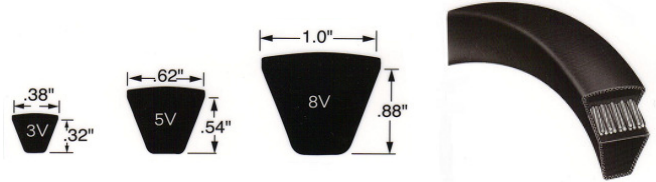

NARROW WEDGE V-BELTS (3V - 5V - 8V) & (WITH KEVLAR 3VK - 5VK - 8VK)

Recommended for all heavy duty drives requiring high horsepower and a compact design when space and weight are limiting factors. Oil and heat resistant and static dissipating. Narrow Wedge V-Belts are measured on the outside diameter. (example 3V500 = 50" OD).

V-BELT NO.	LIST PRICE
3V190	7.80
3V250	7.80
3V260	8.00
3V265	8.00
3V280	8.20
3V300	8.40
3V315	8.80
3V320	9.50
3V335	9.00
3V340	10.20
3V350	10.30
3V355	9.40
3V370	11.20
3V375	9.60
3V380	11.60

V-BELT NO.	LIST PRICE
3V400	10.20
3V415	10.40
3V420	11.90
3V425	10.60
3V430	12.00
3V450	11.00
3V470	12.20
3V475	11.40
3V500	11.60
3V520	16.00
3V530	12.00
3V560	12.40
3V600	13.00
3V617	19.00
3V630	13.40

V-BELT NO.	LIST PRICE
3V640	19.00
3V650	20.00
3V660	15.50
3V670	14.00
3V675	20.30
3V690	20.80
3V700	14.80
3V710	14.80
3V730	21.86
3V740	23.00
3V750	15.60
3V765	23.50
3V780	16.60
3V788	18.00
3V800	16.60

V-BELT NO.	LIST PRICE
3V830	25.00
3V850	17.80
3V900	19.20
3V920	27.50
3V950	20.20
3V980	22.50
3V1000	21.40
3V1060	22.60
3V1120	24.60
3V1180	26.20
3V1200	34.93
3V1250	28.00
3V1320	29.60
3V1400	31.40
3V1500	43.66
3V1650	49.00

V-BELT NO.	LIST PRICE
5V450	24.50
5V470	24.50
5V500	24.60
5V530	25.60
5V560	26.80
5V600	29.00
5V620	30.40
5V630	30.40
5V660	34.00
5V670	32.40
5V700	34.30
5V710	34.40

V-BELT NO.	LIST PRICE
5V750	36.40
5V800	38.80
5V850	41.80
5V900	43.40
5V950	46.60
5V1000	49.20
5V1030	50.50
5V1060	52.20
5V1120	55.20
5V1130	55.40
5V1180	58.20
5V1200	63.00

V-BELT NO.	LIST PRICE
5V1250	61.80
5V1300	64.80
5V1320	65.20
5V1400	68.80
5V1500	74.00
5V1580	77.50
5V1600	79.00
5V1700	84.00
5V1800	89.20
5V1900	94.40
5V2000	99.60

V-BELT NO.	LIST PRICE
5V2120	105.80
5V2240	112.00
5V2360	117.60
5V2500	124.60
5V2550	131.00
5V2650	132.40
5V2800	139.60
5V3000	149.40
5V3150	156.80
5V3350	166.80
5V3550	176.80

V-BELT NO.	LIST PRICE
8V1000	94.00
8V1060	99.60
8V1120	105.40
8V1150	101.00
8V1180	111.20
8V1250	117.80
8V1320	124.40
8V1350	128.00
8V1400	132.00
8V1500	141.60

V-BELT NO.	LIST PRICE
8V1550	143.00
8V1600	151.00
8V1650	158.00
8V1700	162.00
8V1800	170.80
8V1900	180.60
8V2000	190.40
8V2120	202.20
8V2240	213.20
8V2250	218.00

V-BELT NO.	LIST PRICE
8V2360	224.20
8V2500	237.40
8V2600	284.00
8V2650	251.80
8V2800	266.60
8V3000	285.60
8V3150	300.20
8V3350	319.60
8V3550	338.60
8V3750	358.00

V-BELT NO.	LIST PRICE
8V3850	380.00
8V4000	382.80
8V4250	407.60
8V4500	432.40
8V4570	452.00
8V4750	458.00
8V5000	482.00
8V5600	612.00
8V5900	645.00
8V6000	690.00

NOTE: All 8V Section v-belts are available with *KEVLAR CORD ~ Call for Prices!!

* Kevlar - "K" © Registered Trademark of DuPont

NARROW WEDGE
KEVLAR V-BELTS

V-BELT NO.	LIST PRICE
3V425K	15.20
3V440K	15.80
3V450K	16.00
3V475K	16.30

V-BELT NO.	LIST PRICE
5V710K	49.20
5V1900K	94.40
5V2000K	150.00
5V3550K	253.00

V-BELT NO.	LIST PRICE
8V1320K	240.00