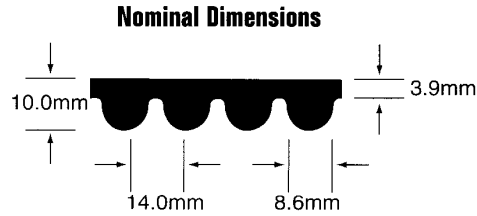

HTD/RPP METRIC TIMING BELTS (14M)

Material: Neoprene

14M (14mm PITCH)							
BELT NUMBER	PITCH LENGTH	NUMBER OF TEETH	LIST PRICE				
			40mm	55mm	85mm	115mm	170mm
826-14M	826	59	126.70	174.20	269.20	364.30	538.50
924-14M	924	66	135.60	186.50	288.20	389.90	576.30
966-14M	966	69	140.10	192.60	297.70	402.70	595.30
1036-14M	1036	74	147.70	203.10	313.90	432.00	627.70
1064-14M	1064	76	150.30	206.60	319.30	436.00	638.60
1092-14M	1092	78	153.50	211.00	326.10	441.10	652.10
1120-14M	1120	80	155.40	213.60	330.10	446.60	660.20
1148-14M	1148	82	239.40	329.20	508.70	688.20	1017.30
1190-14M	1190	85	163.00	224.10	346.40	468.60	692.70
1246-14M	1246	89	167.50	230.30	355.80	481.40	711.60
1260-14M	1260	90	168.70	232.00	358.50	485.10	717.00
1288-14M	1288	92	172.60	237.30	366.60	456.00	733.30
1316-14M	1316	94	257.20	353.70	546.60	739.50	1093.10
1344-14M	1344	96	177.70	244.30	377.50	510.70	754.90
1358-14M	1358	97	178.90	246.00	380.20	514.30	760.30
1400-14M	1400	100	183.40	252.10	389.60	527.20	779.20
1414-14M	1414	101	272.50	374.70	579.00	783.40	1158.00
1442-14M	1442	103	275.10	378.20	584.40	791.70	1168.90
1456-14M	1456	104	187.10	260.00	401.80	543.60	803.60
1470-14M	1470	105	278.60	383.10	592.00	801.00	1184.00
1484-14M	1484	106	280.70	385.90	596.40	806.80	1192.70
1512-14M	1512	108	194.20	267.00	412.60	558.30	825.20
1540-14M	1540	110	194.80	270.50	518.10	565.60	836.10
1568-14M	1568	112	199.90	274.90	424.80	574.70	849.60
1610-14M	1610	115	204.40	281.00	434.30	587.60	868.50
1638-14M	1638	117	206.90	284.50	439.70	594.90	879.40
1652-14M	1652	118	208.20	286.30	442.40	598.50	884.80
1680-14M	1680	120	210.80	289.80	447.80	605.90	895.60
1736-14M	1736	124	216.00	297.00	460.00	622.00	920.00
1750-14M	1750	125	217.80	299.40	462.70	626.00	925.40
1764-14M	1764	126	295.40	406.20	627.70	849.30	1255.40
1778-14M	1778	127	220.30	302.90	468.10	633.30	936.20
1806-14M	1806	129	223.50	307.30	474.90	642.50	949.70
1820-14M	1820	130	225.40	309.90	478.90	647.90	957.80
1848-14M	1848	132	227.90	313.40	484.30	655.30	968.60
1890-14M	1890	135	231.80	318.70	492.50	666.30	974.90