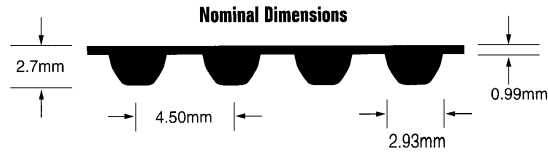

# STS/STD ~ SUPER TORQUE METRIC TIMING BELTS (S4.5M)

Material: Neoprene

| Type S4.5 M ~ Pitch 4.5 mm |              | LIST PRICE    |                |                |
|----------------------------|--------------|---------------|----------------|----------------|
| BELT NUMBER                | NO. OF TEETH | 9 mm Code 090 | 15 mm Code 150 | 25 mm Code 250 |
| S4.5M 162                  | 36           | 3.20          | 5.40           | 8.90           |
| S4.5M 180                  | 40           | 3.60          | 6.00           | 9.90           |
| S4.5M 198                  | 44           | 3.70          | 6.20           | 10.30          |
| S4.5M 203                  | 45           | 3.70          | 6.20           | 10.30          |
| S4.5M 225                  | 50           | 4.00          | 6.60           | 10.90          |
| S4.5M 239                  | 53           | 4.10          | 6.80           | 11.30          |
| S4.5M 252                  | 56           | 4.20          | 7.00           | 11.60          |
| S4.5M 275                  | 61           | 4.40          | 7.40           | 12.20          |
| S4.5M 279                  | 62           | 4.40          | 7.40           | 12.20          |
| S4.5M 284                  | 63           | 4.60          | 7.60           | 12.60          |
| S4.5M 297                  | 66           | 4.70          | 7.80           | 12.90          |
| S4.5M 315                  | 70           | 5.00          | 8.40           | 13.90          |
| S4.5M 329                  | 73           | 5.10          | 8.60           | 14.20          |
| S4.5M 333                  | 74           | 5.10          | 8.60           | 14.20          |
| S4.5M 338                  | 75           | 5.30          | 8.70           | 14.60          |
| S4.5M 347                  | 77           | 6.00          | 9.90           | 16.50          |
| S4.5M 351                  | 78           | 6.10          | 10.10          | 16.90          |
| S4.5M 360                  | 80           | 6.10          | 10.10          | 16.90          |
| S4.5M 366                  | 81           | 6.20          | 10.30          | 17.20          |
| S4.5M 369                  | 82           | 6.20          | 10.30          | 17.20          |
| S4.5M 378                  | 84           | 6.30          | 10.50          | 17.50          |
| S4.5M 396                  | 88           | 6.50          | 10.70          | 17.80          |
| S4.5M 414                  | 92           | 6.70          | 11.10          | 18.50          |
| S4.5M 437                  | 97           | 6.90          | 11.50          | 19.20          |
| S4.5M 450                  | 100          | 7.00          | 11.70          | 19.50          |
| S4.5M 491                  | 109          | 7.40          | 12.30          | 20.50          |
| S4.5M 500                  | 111          | 8.00          | 13.30          | 22.10          |
| S4.5M 504                  | 112          | 8.00          | 13.30          | 22.10          |
| S4.5M 518                  | 115          | 8.10          | 13.50          | 22.50          |
| S4.5M 558                  | 124          | 8.50          | 14.10          | 23.50          |
| S4.5M 617                  | 137          | 9.20          | 15.30          | 25.40          |
| S4.5M 630                  | 140          | 9.30          | 15.50          | 25.80          |
| S4.5M 653                  | 145          | 9.50          | 15.90          | 26.40          |
| S4.5M 801                  | 178          | 11.10         | 18.40          | 30.70          |
| S4.5M 864                  | 192          | 11.70         | 19.40          | 32.40          |
| S4.5M 905                  | 201          | 12.50         | 20.80          | 34.70          |
| S4.5M 932                  | 207          | 12.90         | 21.40          | 35.60          |