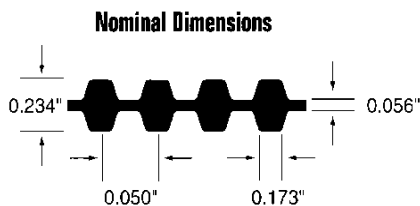

DUAL TIMING BELTS (DH)

Recommended for the dual positive drive which is required to change the direction on one or more synchronous pulleys with one belt. The inside and outside teeth are identical in both size and pitch.

0.500" Pitch (DH) Heavy Duty Dual Synchronous Belts

Material: Chloroprene

Belt No.	Pitch Length		Number of Teeth	List Prices				
	inch	mm		3/4" wide Code 075	1" wide Code 100	1-1/2" wide Code 150	2" wide Code 200	3" wide Code 300
850DH	85.0	2159.00	170	114.10	152.10	228.20	304.20	456.30
860DH	86.0	2184.40	172	115.00	153.40	230.00	306.70	460.00
900DH	90.0	2286.00	180	125.00	166.50	250.00	333.00	500.00
960DH	96.0	2428.40	192	125.20	166.90	250.40	333.80	500.70
980DH	98.0	2489.20	196	126.80	169.10	253.60	338.20	507.20
985DH	98.5	2501.90	197	127.50	170.00	255.00	340.00	510.00
1000DH	100.0	2540.00	200	129.20	172.20	258.30	344.30	516.50
1020DH	102.0	2590.80	204	131.20	175.00	262.40	349.90	524.80
1040DH	104.0	2641.60	208	133.50	178.10	267.10	356.10	534.10
1050DH	105.0	2667.00	210	134.00	178.70	268.00	357.30	535.90
1070DH	107.0	2717.80	214	136.60	182.10	273.10	364.10	546.10
1085DH	108.5	2755.90	217	137.50	183.30	274.90	366.50	549.80
1100DH	110.0	2794.00	220	139.10	185.50	278.20	370.90	556.30
1120DH	112.0	2844.80	224	141.00	187.90	281.90	375.80	563.70
1130DH	113.0	2870.20	226	142.30	189.80	284.60	379.50	569.20
1140DH	114.0	2895.60	228	143.00	190.70	286.00	381.40	572.00
1150DH	115.0	2921.00	230	144.00	191.90	287.90	383.80	575.70
1160DH	116.0	2946.40	232	144.90	193.20	289.70	386.80	579.40
1180DH	118.0	2997.20	236	147.70	196.90	295.30	393.70	590.50
1200DH	120.0	3048.00	240	148.80	198.40	297.60	396.80	595.10
1210DH	121.0	3073.40	242	150.00	200.00	299.90	399.90	599.80
1250DH	125.0	3175.00	250	153.90	205.20	307.80	410.40	615.50
1270DH	127.0	3225.80	254	156.00	208.00	311.90	415.90	623.80
1300DH	130.0	3302.00	260	158.80	211.70	317.50	423.30	634.90
1325DH	132.5	3365.50	265	161.30	215.10	322.60	430.10	645.10
1350DH	135.0	3429.00	270	163.90	218.50	327.70	436.90	655.30
1400DH	140.0	3556.00	280	168.90	225.30	337.90	450.50	675.70
1440DH	144.0	3657.60	288	172.90	230.50	345.70	460.90	691.40
1450DH	145.0	3683.00	290	173.80	231.70	347.60	463.40	695.10
1460DH	146.0	3708.40	292	174.70	233.00	349.40	465.90	698.80
1500DH	150.0	3810.00	300	178.70	238.20	357.30	476.40	714.50
1560DH	156.0	3962.40	312	184.70	246.20	369.30	492.40	738.60
1600DH	160.0	4064.00	320	189.10	252.10	378.10	504.10	756.20
1700DH	170.0	4318.00	340	198.60	264.70	397.10	529.40	794.10