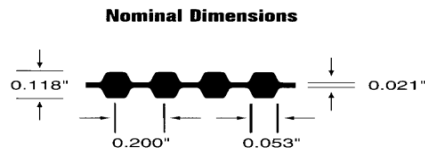

DUAL TIMING BELTS (DXL)

Recommended for the dual positive drive which is required to change the direction on one or more synchronous pulleys with one belt. The inside and outside teeth are identical in both size and pitch.

0.200" Pitch (DXL) Extra Light Duty Dual Synchronous Belts   Material: Neoprene

Belt No.	Pitch length		Number of Teeth	List Prices		
	inch	mm		1/4" wide Code 025	5/16" wide Code 031	3/8" wide Code 037
142DXL	14.2	360.68	71	7.00	9.00	11.00
144DXL	14.4	365.76	72	7.00	9.00	11.00
146DXL	14.6	370.84	73	7.20	9.20	11.40
148DXL	14.8	375.92	74	7.50	9.50	11.70
150DXL	15.0	381.00	75	8.10	10.10	12.10
152DXL	15.2	386.08	76	8.10	10.20	12.30
154DXL	15.4	391.16	77	8.20	10.30	12.50
156DXL	15.6	396.24	78	8.20	10.40	12.60
158DXL	15.8	401.32	79	8.30	10.50	12.70
160DXL	16.0	406.40	80	8.40	10.60	12.70
164DXL	16.4	416.66	82	8.50	10.70	12.80
166DXL	16.6	421.64	83	8.60	10.90	12.90
170DXL	17.0	431.80	85	8.70	11.00	13.00
172DXL	17.2	436.88	86	8.70	11.10	13.10
174DXL	17.4	441.96	87	8.80	11.20	13.20
176DXL	17.6	447.04	88	8.80	11.30	13.30
178DXL	17.8	452.12	89	8.80	11.40	13.40
180DXL	18.0	457.20	90	8.90	11.50	13.50
182DXL	18.2	462.28	91	9.00	11.60	13.60
184DXL	18.4	467.36	92	9.10	11.60	13.70
188DXL	18.8	477.52	94	9.20	11.70	13.80
190DXL	19.0	482.60	95	9.30	11.80	13.90
192DXL	19.2	487.68	96	9.30	12.00	14.00
194DXL	19.4	492.78	97	9.50	12.20	14.30
196DXL	19.6	497.84	98	9.70	12.40	14.60
198DXL	19.8	502.92	99	9.90	12.50	14.90
200DXL	20.0	508.00	100	10.00	12.60	15.10
202DXL	20.2	513.08	101	10.10	12.70	15.30
204DXL	20.4	518.16	102	10.20	12.90	15.50
206DXL	20.6	523.24	103	10.30	13.20	15.70
210DXL	21.0	533.40	105	10.40	13.40	15.90
212DXL	21.2	538.48	106	10.50	13.60	16.20
214DXL	21.4	543.56	107	10.60	13.80	16.40
216DXL	21.6	548.64	108	10.80	13.80	16.50
218DXL	21.8	553.72	109	10.90	13.90	16.60
220DXL	22.0	558.80	110	11.00	13.90	16.60
224DXL	22.4	568.96	112	11.00	14.20	16.80