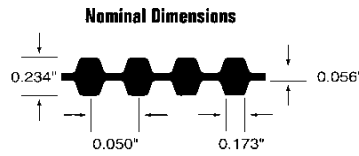

DUAL TIMING BELTS (DH)

Recommended for the dual positive drive which is required to change the direction on one or more synchronous pulleys with one belt. The inside and outside teeth are identical in both size and pitch.

0.500" Pitch (DH) Heavy Duty Dual Synchronous Belts

Material: Chloroprene

Belt No.	Pitch Length		Number of Teeth	List Prices				
	inch	mm		3/4" wide Code 075	1" wide Code 100	1-1/2" wide Code 150	2" wide Code 200	3" wide Code 300
485DH	48.5	1231.90	97	65.80	87.70	131.50	175.30	262.90
490DH	49.0	1244.60	98	67.60	90.10	135.20	180.20	270.30
500DH	50.0	1270.00	100	69.20	92.60	138.90	185.10	277.70
510DH	51.0	1295.40	102	72.20	96.30	144.40	192.60	288.80
520DH	52.0	1320.80	104	73.20	97.50	146.30	195.00	292.50
525DH	52.5	1333.50	105	73.40	97.80	146.70	195.60	292.50
530DH	53.0	1346.20	106	74.10	98.80	148.10	197.50	296.20
540DH	54.0	1371.60	108	75.20	100.30	150.40	200.60	300.80
550DH	55.0	1397.00	110	76.40	101.90	152.80	203.70	305.50
560DH	56.0	1422.40	112	77.30	103.10	154.60	206.10	309.20
570DH	57.0	1447.80	114	78.50	104.60	156.90	209.20	313.80
580DH	58.0	1473.20	116	79.60	106.20	159.20	212.30	318.40
585DH	58.5	1485.90	117	80.10	106.80	160.20	213.50	320.30
590DH	59.0	1498.60	118	80.80	107.70	161.50	215.40	323.00
600DH	60.0	1524.00	120	82.00	109.30	163.90	218.50	327.70
610DH	61.0	1549.40	122	83.30	111.10	166.60	222.20	333.20
615DH	61.5	1562.10	123	84.50	112.60	168.90	225.30	337.90
625DH	62.5	1587.50	125	86.10	114.80	172.20	229.60	344.30
630DH	63.0	1600.20	126	87.30	116.40	174.50	232.70	349.00
640DH	64.0	1625.60	128	88.20	117.60	176.90	235.10	352.70
645DH	64.5	1638.30	129	88.70	118.20	177.30	236.40	354.50
660DH	66.0	1676.40	132	90.50	120.70	180.00	241.30	361.90
680DH	68.0	1727.20	136	92.10	122.80	184.20	245.60	368.40
700DH	70.0	1778.00	140	94.40	125.90	188.80	251.80	377.70
710DH	71.0	1803.40	142	95.40	127.10	190.70	254.30	381.40
720DH	72.0	1828.80	144	96.30	128.40	192.60	256.70	385.10
725DH	72.5	1841.50	145	97.00	129.30	193.90	258.60	387.80
730DH	73.0	1854.20	146	97.20	129.60	194.40	259.20	388.80
740DH	74.0	1879.60	148	98.40	131.20	196.70	262.30	393.40
750DH	75.0	1905.00	150	99.30	132.40	198.60	264.70	397.10
760DH	76.0	1930.40	152	100.20	133.60	200.40	267.20	400.80
770DH	77.0	1955.80	154	101.40	135.20	202.70	270.30	405.40
775DH	77.5	1968.50	155	101.90	135.80	203.70	271.50	407.30
780DH	78.0	1981.20	156	CALL	CALL	CALL	CALL	CALL
800DH	80.0	2032.20	160	110.00	146.50	220.00	293.00	440.00
810DH	81.0	2057.40	162	110.20	146.90	220.30	293.70	440.60
820DH	82.0	2082.80	164	111.30	148.40	222.60	296.80	445.20
830DH	83.0	2108.20	166	112.30	149.70	224.50	299.30	448.90
840DH	84.0	2133.60	168	113.20	150.90	226.30	301.80	452.60