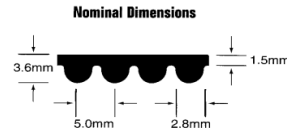

HTD/RPP METRIC TIMING BELTS (5M)

Material: Neoprene

5M (5mm PITCH)						5M (5mm PITCH)					
BELT NUMBER	PITCH LENGTH	NUMBER OF TEETH	LIST PRICE			BELT NUMBER	PITCH LENGTH	NUMBER OF TEETH	LIST PRICE		
			9mm	15mm	25mm				9mm	15mm	25mm
120-5M	120	24	4.20	7.00	11.60	485-5M	485	97	11.10	18.50	30.80
125-5M	125	25	4.50	7.50	12.50	490-5M	490	98	11.10	18.50	30.80
180-5M	180	36	5.40	9.00	14.90	500-5M	500	100	11.30	18.80	31.30
200-5M	200	40	5.60	9.40	15.00	505-5M	505	101	11.60	19.40	32.30
210-5M	210	42	5.80	9.60	15.90	510-5M	510	102	11.60	19.40	32.30
215-5M	215	43	5.80	9.60	15.90	515-5M	515	103	11.60	19.40	32.30
220-5M	220	44	5.90	9.90	16.40	520-5M	520	104	11.80	19.70	32.70
225-5M	225	45	5.90	9.90	16.40	525-5M	525	105	11.80	19.70	32.70
230-5M	230	46	6.10	10.10	16.90	530-5M	530	106	11.80	19.70	32.70
235-5M	235	47	6.10	10.10	16.90	535-5M	535	107	12.00	19.90	33.20
240-5M	240	48	6.30	10.40	17.40	540-5M	540	108	12.00	19.90	33.20
245-5M	245	49	6.30	10.40	17.40	545-5M	545	109	12.20	20.20	33.70
250-5M	250	50	6.30	10.40	17.40	550-5M	550	110	12.70	21.10	35.10
255-5M	255	51	6.40	10.70	17.80	560-5M	560	112	13.00	21.70	36.10
260-5M	260	52	6.40	10.70	17.80	565-5M	565	113	13.00	21.70	36.10
265-5M	265	53	6.40	10.70	17.80	570-5M	570	114	13.00	21.70	36.10
270-5M	270	54	6.60	11.00	18.30	575-5M	575	115	13.20	22.00	36.60
275-5M	275	55	6.60	11.00	18.30	580-5M	580	116	13.20	22.00	36.60
280-5M	280	56	6.80	11.30	18.80	585-5M	585	117	13.30	22.20	36.90
285-5M	285	57	6.80	11.30	18.80	590-5M	590	118	13.40	22.30	37.10
290-5M	290	58	7.00	11.60	19.30	595-5M	595	119	13.40	22.30	37.10
295-5M	295	59	7.00	11.60	19.30	600-5M	600	120	13.50	22.50	37.50
300-5M	300	60	7.00	11.60	19.30	610-5M	610	122	13.70	22.80	38.00
305-5M	305	61	7.30	12.20	20.20	615-5M	615	123	13.70	22.80	38.00
310-5M	310	62	7.30	12.20	20.20	620-5M	620	124	13.70	22.80	38.00
315-5M	315	63	7.50	12.40	20.70	625-5M	625	125	13.90	23.10	38.50
320-5M	320	64	7.70	12.70	21.20	630-5M	630	126	13.90	23.10	38.50
325-5M	325	65	7.70	12.70	21.20	635-5M	635	127	14.10	23.40	39.00
330-5M	330	66	7.70	12.70	21.20	640-5M	640	128	14.10	23.40	39.00
335-5M	335	67	7.80	12.90	21.60	645-5M	645	129	14.10	23.40	39.00
340-5M	340	68	7.80	13.00	21.70	650-5M	650	130	14.20	23.70	39.50
345-5M	345	69	7.80	13.00	21.70	655-5M	655	131	14.20	23.70	39.50
350-5M	350	70	8.00	13.30	22.20	660-5M	660	132	14.20	23.70	39.50
355-5M	355	71	8.00	13.30	22.20	665-5M	665	133	14.40	24.00	39.90
360-5M	360	72	8.40	13.90	23.10	670-5M	670	134	14.40	24.00	39.90
365-5M	365	73	8.40	13.90	23.10	675-5M	675	135	14.60	24.30	40.40
370-5M	370	74	8.40	13.90	23.10	680-5M	680	136	14.80	24.60	40.90
375-5M	375	75	8.50	14.20	23.60	690-5M	690	138	14.90	24.90	41.40
380-5M	380	76	9.60	15.90	26.50	695-5M	695	139	14.90	24.90	41.40
385-5M	385	77	9.60	15.90	26.50	700-5M	700	140	15.10	25.10	41.90
390-5M	390	78	9.70	16.20	27.00	710-5M	710	142	15.10	25.10	41.90
395-5M	395	79	9.70	16.20	27.00	715-5M	715	143	15.20	25.20	42.20
400-5M	400	80	9.70	16.20	27.00	720-5M	720	144	15.30	25.40	42.40
405-5M	405	81	10.10	16.80	27.90	725-5M	725	145	15.40	25.70	42.80
410-5M	410	82	10.10	16.80	27.90	730-5M	730	146	15.40	25.70	42.80
415-5M	415	83	10.10	16.80	27.90	735-5M	735	147	15.40	25.70	42.80
420-5M	420	84	10.30	17.10	28.40	740-5M	740	148	15.80	26.30	43.80
425-5M	425	85	10.30	17.10	28.40	745-5M	745	149	15.80	26.30	43.80
430-5M	430	86	10.40	17.30	28.70	750-5M	750	150	16.00	26.60	44.30
435-5M	435	87	10.40	17.40	28.90	755-5M	755	151	16.00	26.60	44.30
440-5M	440	88	10.40	17.40	28.90	760-5M	760	152	16.00	26.60	44.30
445-5M	445	89	10.60	17.60	29.40	765-5M	765	153	16.10	26.90	44.80
450-5M	450	90	10.60	17.60	29.40	770-5M	770	154	16.10	26.90	44.80
455-5M	455	91	10.60	17.60	29.40	775-5M	775	155	16.10	26.90	44.80
460-5M	460	92	10.80	17.90	29.90	780-5M	780	156	16.30	27.20	45.20
465-5M	465	93	10.80	17.90	29.90	790-5M	790	158	16.40	27.40	45.50
470-5M	470	94	10.90	18.20	30.30	800-5M	800	160	16.50	27.40	45.70
475-5M	475	95	10.90	18.20	30.30	810-5M	810	162	16.70	27.70	46.20
480-5M	480	96	11.10	18.50	30.80	815-5M	815	163	16.80	28.00	46.70