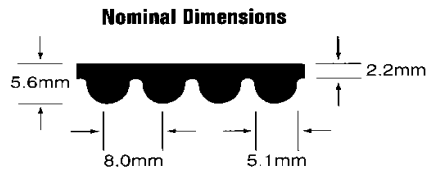

HTD/RPP METRIC TIMING BELTS (8M)

Material: Neoprene

8M (8mm PITCH)							8M (8mm PITCH)						
BELT NUMBER	PITCH LENGTH	NO. OF TEETH	LIST PRICE				BELT NUMBER	PITCH LENGTH	NO. OF TEETH	LIST PRICE			
			20mm	30mm	50mm	85mm				20mm	30mm	50mm	85mm
1240-8M	1240	155	62.00	86.00	143.00	236.00	1816-8M	1816	227	84.00	123.00	204.00	340.00
1248-8M	1248	156	62.50	86.00	144.00	237.00	1824-8M	1824	228	84.50	124.00	205.00	344.00
1256-8M	1256	157	63.00	86.50	144.00	238.00	1840-8M	1840	230	85.00	125.00	206.00	346.00
1264-8M	1264	158	63.50	87.00	145.00	239.00	1856-8M	1856	232	86.00	126.00	207.00	348.00
1272-8M	1272	159	64.00	87.00	146.00	241.00	1880-8M	1880	235	86.50	127.00	209.00	350.00
1280-8M	1280	160	64.50	88.00	147.00	242.00	1888-8M	1888	236	87.00	128.00	210.00	351.00
1304-8M	1304	163	65.00	90.00	151.00	253.00	1896-8M	1896	237	87.00	129.00	211.00	353.00
1312-8M	1312	164	65.50	91.00	152.00	255.00	1904-8M	1904	238	87.50	130.00	212.00	354.00
1320-8M	1320	165	66.00	91.50	153.00	256.00	1936-8M	1936	242	88.00	131.00	214.00	358.00
1328-8M	1328	166	66.50	92.00	155.00	257.00	1952-8M	1952	244	88.50	132.00	215.00	361.00
1336-8M	1336	167	67.00	92.50	156.00	259.00	2000-8M	2000	250	89.00	133.00	218.00	372.00
1344-8M	1344	168	67.50	93.00	157.00	261.00	2032-8M	2032	254	93.00	139.00	220.00	389.00
1352-8M	1352	169	68.00	93.50	158.00	262.00	2040-8M	2040	255	94.00	140.00	221.00	392.00
1360-8M	1360	170	68.50	94.00	159.00	263.00	2048-8M	2048	256	96.00	141.00	222.00	393.00
1392-8M	1392	174	69.00	95.00	161.00	269.00	2080-8M	2080	260	97.00	142.00	226.00	400.00
1400-8M	1400	175	69.50	96.00	162.00	271.00	2104-8M	2104	263	98.00	143.00	229.00	403.00
1408-8M	1408	176	70.00	97.00	163.00	272.00	2120-8M	2120	265	99.00	144.00	232.00	405.00
1416-8M	1416	177	70.50	98.00	164.00	274.00	2160-8M	2160	270	100.00	146.00	238.00	415.00
1424-8M	1424	178	71.00	99.00	165.00	276.00	2208-8M	2208	276	101.00	148.00	244.00	424.00
1432-8M	1432	179	71.50	99.50	166.00	278.00	2240-8M	2240	280	102.00	150.00	247.00	430.00
1440-8M	1440	180	72.00	100.00	167.00	279.00	2248-8M	2248	281	103.00	151.00	249.00	431.00
1456-8M	1456	182	72.50	100.50	168.00	281.00	2272-8M	2272	284	104.00	152.00	251.00	435.00
1480-8M	1480	185	73.00	100.50	170.00	284.00	2352-8M	2352	294	105.00	153.00	252.00	436.00
1512-8M	1512	189	73.50	102.00	172.00	290.00	2400-8M	2400	300	106.00	154.00	253.00	437.00
1520-8M	1520	190	74.00	103.00	173.00	292.00	2480-8M	2480	310	107.00	157.00	260.00	450.00
1536-8M	1536	192	74.50	103.50	174.00	293.00	2504-8M	2504	313	110.00	162.00	264.00	460.00
1552-8M	1552	194	75.00	104.00	176.00	297.00	2520-8M	2520	315	112.00	164.00	270.00	462.00
1568-8M	1568	196	75.50	105.00	177.00	298.00	2584-8M	2584	323	114.00	168.00	276.00	465.00
1576-8M	1576	197	75.50	105.00	177.00	298.00	2600-8M	2600	325	115.00	169.00	279.00	478.00
1584-8M	1584	198	76.00	107.00	181.00	305.00	2800-8M	2800	350	116.00	170.00	293.00	501.00
1600-8M	1600	200	77.00	108.00	182.00	306.00	2880-8M	2880	360	122.00	174.00	297.00	508.00
1608-8M	1608	201	78.00	109.00	183.00	310.00	3008-8M	3008	376	128.00	190.00	311.00	539.00
1616-8M	1616	202	79.00	110.00	185.00	312.00	3032-8M	3032	379	142.00	209.00	352.00	600.00
1632-8M	1632	204	79.50	111.00	186.00	314.00	3048-8M	3048	381	143.00	210.00	353.00	602.00
1640-8M	1640	205	80.00	112.00	187.00	315.00	3200-8M	3200	400	144.00	211.00	354.00	603.00
1648-8M	1648	206	80.50	113.00	188.00	316.00	3280-8M	3280	410	145.00	212.00	356.00	604.00
1680-8M	1680	210	81.00	114.00	189.00	318.00	3360-8M	3360	420	146.00	215.00	357.00	607.00
1696-8M	1696	212	81.00	115.00	190.00	319.00	3408-8M	3408	426	147.00	218.00	364.00	615.00
1728-8M	1728	216	81.50	116.00	191.00	320.00	3480-8M	3480	435	151.00	226.00	375.00	640.00
1760-8M	1760	220	82.00	117.00	192.00	322.00	3600-8M	3600	450	152.00	228.00	379.00	644.00
1784-8M	1784	223	82.50	120.00	200.00	335.00	3640-8M	3640	455	153.00	230.00	383.00	650.00
1792-8M	1792	224	83.00	121.00	201.00	337.00	3720-8M	3720	465	160.00	240.00	399.00	678.00
1800-8M	1800	225	83.50	122.00	203.00	339.00	4000-8M	4000	500	166.00	249.00	415.00	709.00
							4400-8M	4400	550	181.00	271.00	451.00	770.00