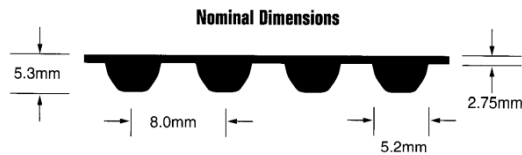

STS/STD ~ SUPER TORQUE METRIC TIMING BELTS (S8M)

Material: Neoprene

Type S8 M ~ Pitch 8mm						Type S8 M ~ Pitch 8mm					
		LIST PRICE						LIST PRICE			
BELT NUMBER	NO. OF TEETH	20 mm Code 200	30 mm Code 300	50 mm Code 500	85 mm Code 850	BELT NUMBER	NO. OF TEETH	20 mm Code 200	30 mm Code 300	50 mm Code 500	85 mm Code 850
S8M 352	44	16.80	25.50	42.10	71.40	S8M 984	123	42.20	63.30	105.80	179.60
S8M 376	47	17.70	26.50	44.30	75.10	S8M 992	124	42.60	63.90	106.90	181.40
S8M 384	48	19.60	29.30	49.00	83.20	S8M 1000	125	43.50	65.20	109.10	185.10
S8M 400	50	20.20	30.30	50.60	85.90	S8M 1024	128	44.40	66.60	111.30	188.90
S8M 424	53	21.00	31.50	52.70	89.40	S8M 1032	129	44.70	67.00	112.00	190.10
S8M 440	55	21.70	32.50	54.30	92.10	S8M 1040	130	45.00	67.40	112.70	191.30
S8M 480	60	23.00	34.50	57.70	97.90	S8M 1056	132	45.50	68.30	114.10	193.70
S8M 496	62	23.70	35.50	59.30	100.60	S8M 1064	133	45.80	68.70	114.90	195.00
S8M 512	64	24.20	36.30	60.70	103.00	S8M 1072	134	46.10	69.20	115.60	196.20
S8M 520	65	24.50	36.70	61.30	104.10	S8M 1080	135	46.40	69.60	116.30	197.40
S8M 528	66	24.80	37.20	62.10	105.40	S8M 1096	137	47.00	70.40	117.70	199.80
S8M 552	69	26.50	39.70	66.40	112.70	S8M 1104	138	47.30	70.90	118.50	201.20
S8M 560	70	26.80	40.20	67.10	113.90	S8M 1112	139	47.60	71.40	119.20	202.40
S8M 576	72	27.40	41.00	68.50	116.30	S8M 1120	140	47.80	71.80	119.90	203.60
S8M 584	73	27.70	41.50	69.30	117.70	S8M 1128	141	48.10	72.20	120.60	204.80
S8M 600	75	28.20	42.30	70.80	120.10	S8M 1136	142	48.40	72.60	121.30	206.00
S8M 624	78	29.10	43.70	73.00	123.90	S8M 1144	143	48.70	73.10	122.10	207.30
S8M 632	79	29.40	44.10	73.70	125.20	S8M 1152	144	49.00	73.40	122.80	208.40
S8M 640	80	29.70	44.50	74.40	126.30	S8M 1160	145	49.30	73.90	123.50	209.70
S8M 656	82	30.20	45.40	75.80	128.70	S8M 1168	146	49.60	74.30	124.20	210.90
S8M 680	85	31.10	46.70	78.00	132.40	S8M 1176	147	49.80	74.70	124.90	212.10
S8M 688	86	31.40	47.10	78.80	133.70	S8M 1184	148	50.20	75.20	125.70	213.50
S8M 696	87	31.70	47.50	79.40	134.80	S8M 1192	149	50.40	75.60	126.40	214.50
S8M 712	89	32.30	48.40	80.90	137.30	S8M 1200	150	50.70	76.10	127.20	215.90
S8M 720	90	32.60	48.80	81.60	138.50	S8M 1208	151	51.00	76.50	127.90	217.10
S8M 728	91	32.90	49.20	82.30	139.70	S8M 1216	152	51.30	76.90	128.60	218.30
S8M 736	92	33.10	49.60	82.90	140.80	S8M 1224	153	51.60	77.40	129.40	219.60
S8M 760	95	34.00	51.00	85.20	144.70	S8M 1240	155	52.20	78.20	130.80	222.00
S8M 768	96	34.30	51.50	86.00	146.00	S8M 1248	156	52.40	78.60	131.40	223.10
S8M 776	97	34.60	51.80	86.60	147.10	S8M 1256	157	52.70	79.10	132.20	224.40
S8M 784	98	35.00	52.50	87.80	149.00	S8M 1264	158	53.10	79.60	133.00	225.80
S8M 792	99	35.20	52.70	88.20	149.60	S8M 1280	160	53.60	80.40	134.40	228.20
S8M 800	100	35.50	53.20	88.90	150.80	S8M 1296	162	55.10	82.60	138.10	234.50
S8M 824	103	36.30	54.50	91.00	154.50	S8M 1304	163	56.60	84.80	141.80	240.80
S8M 832	104	36.60	54.90	91.70	155.70	S8M 1312	164	56.90	85.30	142.50	242.00
S8M 840	105	36.90	55.30	92.50	156.90	S8M 1320	165	57.10	85.70	143.20	243.20
S8M 848	106	37.20	55.70	93.20	158.10	S8M 1328	166	57.40	86.10	143.90	244.40
S8M 856	107	37.50	56.20	93.60	159.30	S8M 1344	168	58.00	87.00	145.40	246.90
S8M 864	108	37.80	56.60	94.70	160.70	S8M 1352	169	58.30	87.40	146.10	248.10
S8M 872	109	38.10	57.10	95.40	161.90	S8M 1360	170	58.60	87.80	146.80	249.30
S8M 880	110	38.30	57.50	96.10	163.10	S8M 1392	174	59.70	89.60	149.80	254.20
S8M 888	111	38.60	57.90	96.80	164.30	S8M 1400	175	60.00	90.00	150.50	255.40
S8M 896	112	38.90	58.30	97.50	165.50	S8M 1408	176	60.30	90.40	151.20	256.60
S8M 912	114	39.50	59.20	98.90	167.90	S8M 1424	178	60.90	91.30	152.60	259.00
S8M 920	115	39.80	59.70	99.70	169.30	S8M 1440	180	61.50	92.20	154.10	261.60
S8M 936	117	40.30	60.50	101.10	171.70	S8M 1480	185	62.90	94.40	157.70	267.70
S8M 944	118	40.60	60.90	101.80	172.90	S8M 1512	189	64.10	96.10	160.60	272.60
S8M 960	120	41.20	61.80	103.30	175.40	S8M 1520	190	64.30	96.50	161.20	273.70
S8M 976	122	41.80	62.70	104.80	177.80	S8M 1552	194	65.50	98.20	164.20	278.80