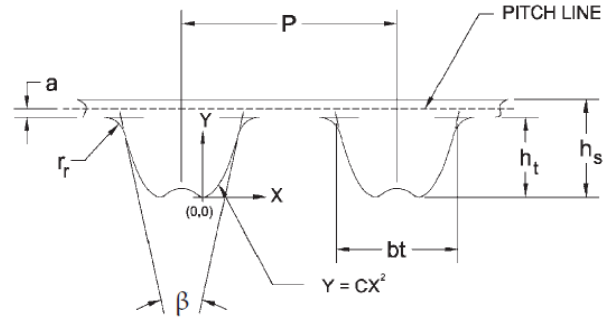

PLATINUM SYNCHRONOUS BELT

Platinum is the next generation synchronous belt. They are stocked in sleeve widths allowing our customers to order any width required within the maximum width listed. It is alternative to PolyChain® and is interchangeable with HTD®, RPP® PCGT®, PolyChain® and GT®2

#1 - and #4 = Belt Body
#2 - Tension Members
#3 - Tooth Jacket

Belt Type	Pitch	β	S	h_s	h_t	r_r	a
8M	8mm	32°	5.4	5.4	3.46	0.85	0.8