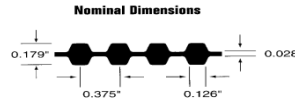

DUAL TIMING BELTS (DL)

Recommended for the dual positive drive which is required to change the direction on one or more synchronous pulleys with one belt. The inside and outside teeth are identical in both size and pitch.

0.375" Pitch (DL) Extra Light Duty Dual Synchronous Belts Material: Neoprene

Belt No.	Pitch Length		Number of Teeth	List Prices		
	inch	mm		1/2" wide Code 050	3/4" wide Code 075	1" wide Code 100
143DL	14.3	363.22	38	13.80	20.60	27.50
150DL	15.0	381.00	40	16.10	24.10	32.20
154DL	15.4	391.16	41	16.50	24.80	33.10
158DL	15.8	401.32	42	16.70	25.00	33.40
161DL	16.1	408.94	43	17.00	25.50	34.00
165DL	16.5	419.10	44	17.20	25.70	34.30
169DL	16.9	428.63	45	17.30	26.00	34.70
173DL	17.3	439.42	46	17.50	26.40	35.30
176DL	17.6	447.04	47	17.80	26.70	35.60
180DL	18.0	457.20	48	18.10	27.10	36.20
185DL	18.5	469.90	49	18.20	27.30	36.50
187DL	18.7	476.20	50	18.40	27.60	36.80
191DL	19.1	485.14	51	18.70	28.00	37.40
195DL	19.5	495.30	52	19.20	28.70	38.40
200DL	20.0	508.00	53	19.30	29.00	38.70
203DL	20.3	514.35	54	19.60	29.40	39.30
210DL	21.0	533.40	56	20.10	30.10	40.20
217DL	21.7	551.18	58	21.30	32.00	42.70
220DL	22.0	558.80	59	21.60	32.40	43.30
225DL	22.5	571.50	60	22.10	33.10	44.20
230DL	23.0	584.20	61	22.30	33.40	44.50
233DL	23.3	591.82	62	22.40	33.60	44.80
236DL	23.6	599.44	63	22.70	34.10	45.50
240DL	24.0	609.60	64	22.90	34.30	45.80
244DL	24.4	619.76	65	23.20	34.80	46.40
248DL	24.8	629.92	66	23.30	35.00	46.70
255DL	25.5	647.70	68	23.80	35.70	47.60
258DL	25.8	655.32	69	24.00	35.90	47.90
263DL	26.3	666.75	70	24.40	36.60	48.90
270DL	27.0	685.80	72	25.00	37.50	50.10
275DL	27.5	698.50	73	25.20	37.80	50.40
277DL	27.7	704.85	74	25.30	38.00	50.70
280DL	28.0	711.20	75	25.70	38.50	51.30
285DL	28.5	723.90	76	25.80	38.70	51.60
300DL	30.0	762.00	80	26.90	40.30	53.80
304DL	30.4	771.53	81	27.00	40.50	54.10
315DL	31.5	800.10	84	27.80	41.70	55.70
320DL	32.0	809.63	85	28.00	41.90	56.00
322DL	32.2	819.10	86	28.30	42.40	56.60
326DL	32.6	828.04	87	28.40	42.60	56.90
330DL	33.0	838.20	88	28.70	43.10	57.50
334DL	33.4	847.73	89	28.90	43.30	57.80
337DL	33.7	857.25	90	29.20	43.80	58.40
341DL	34.1	866.14	91	29.50	44.20	59.10
345DL	34.5	876.30	92	29.70	44.50	59.40
352DL	35.2	894.08	94	30.10	45.20	60.30
356DL	35.6	904.24	95	30.30	45.40	60.60
360DL	36.0	914.40	96	30.70	46.10	61.50
367DL	36.7	933.40	98	31.20	46.80	62.50
371DL	37.1	942.34	99	31.50	47.20	63.10
375DL	37.5	952.50	100	31.80	47.70	63.70
382DL	38.2	970.28	101	32.10	48.20	64.30
387DL	38.7	982.98	103	32.30	48.40	64.60
390DL	39.0	990.60	104	32.60	48.90	65.20
394DL	39.4	1000.76	105	32.70	49.10	65.60