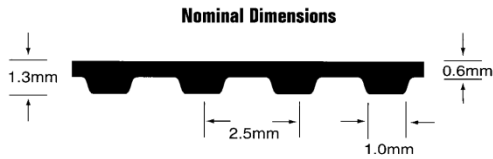

POLYURETHANE METRIC TIMING BELTS WITH STEEL CORD (T2.5)