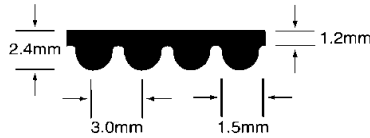

# HTD/RPP METRIC TIMING BELTS (3M)

Material: Neoprene

Nominal Dimensions