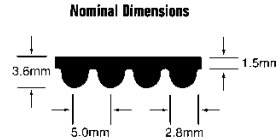

HTD/RPP METRIC TIMING BELTS (5M)

Material: Neoprene

5M (5mm PITCH)						5M (5mm PITCH)					
BELT NUMBER	PITCH LENGTH	NUMBER OF TEETH	LIST PRICE			BELT NUMBER	PITCH LENGTH	NUMBER OF TEETH	LIST PRICE		
			9mm	15mm	25mm				9mm	15mm	25mm
820-5M	820	164	16.80	28.00	46.70	1270-5M	1270	254	24.30	40.40	67.40
825-5M	825	165	16.80	28.00	46.70	1280-5M	1280	256	24.40	40.70	67.80
830-5M	830	166	17.00	28.30	47.20	1290-5M	1290	258	24.60	41.10	68.30
835-5M	835	167	17.00	28.30	47.20	1295-5M	1295	259	24.80	41.30	68.80
840-5M	840	168	17.00	28.30	47.20	1300-5M	1300	260	26.00	43.30	72.20
845-5M	845	169	17.20	28.60	47.60	1335-5M	1335	267	26.50	44.20	73.60
850-5M	850	170	17.20	28.60	47.60	1350-5M	1350	270	26.70	44.50	74.10
860-5M	860	172	17.40	28.90	48.10	1375-5M	1375	275	27.20	45.30	75.50
865-5M	865	173	17.40	28.90	48.10	1380-5M	1380	276	27.20	45.30	75.50
870-5M	870	174	17.50	29.20	48.60	1390-5M	1390	278	27.40	45.60	76.00
880-5M	880	176	17.70	29.50	49.10	1400-5M	1400	280	27.60	45.90	76.50
890-5M	890	178	17.70	29.50	49.10	1420-5M	1420	284	28.10	46.80	77.90
895-5M	895	179	18.00	30.00	50.00	1425-5M	1425	285	28.10	46.80	77.90
900-5M	900	180	18.00	30.00	50.00	1450-5M	1450	290	28.40	47.40	78.90
910-5M	910	182	18.60	30.90	51.50	1455-5M	1455	291	28.40	47.40	78.90
920-5M	920	184	18.60	30.90	51.50	1490-5M	1490	298	29.10	48.50	80.80
925-5M	925	185	18.60	30.90	51.50	1500-5M	1500	300	29.10	48.50	80.80
930-5M	930	186	18.60	30.90	51.50	1520-5M	1520	304	29.30	48.80	81.30
935-5M	935	187	18.70	31.20	52.00	1525-5M	1525	305	29.50	49.10	81.80
940-5M	940	188	18.90	31.50	52.40	1530-5M	1530	306	29.50	49.10	81.80
950-5M	950	190	18.90	31.50	52.40	1585-5M	1585	317	32.20	53.70	89.50
960-5M	960	192	19.10	31.80	52.90	1595-5M	1595	319	32.40	54.00	89.90
965-5M	965	193	19.10	31.80	52.90	1600-5M	1600	320	32.40	54.00	89.90
975-5M	975	195	19.30	32.10	53.40	1615-5M	1615	323	32.80	54.60	90.90
980-5M	980	196	19.30	32.10	53.40	1670-5M	1670	334	33.40	55.70	92.80
990-5M	990	198	19.40	32.40	53.90	1685-5M	1685	337	33.60	56.00	93.30
1000-5M	1000	200	20.10	33.50	55.80	1690-5M	1690	338	33.80	56.30	93.80
1020-5M	1020	204	20.30	33.80	56.30	1700-5M	1700	340	33.80	56.30	93.80
1025-5M	1025	205	20.50	34.10	56.80	1720-5M	1720	344	34.10	56.90	94.80
1035-5M	1035	207	20.50	34.10	56.80	1730-5M	1730	346	34.70	57.70	96.20
1040-5M	1040	208	20.60	34.40	57.30	1750-5M	1750	350	34.70	57.70	96.20
1050-5M	1050	210	20.80	34.70	57.70	1780-5M	1780	356	35.00	58.30	97.20
1060-5M	1060	210	20.80	34.70	57.70	1790-5M	1790	358	35.20	58.60	97.60
1080-5M	1080	216	21.50	35.80	59.70	1800-5M	1800	360	35.20	58.60	97.60
1100-5M	1100	220	21.90	36.40	60.60	1870-5M	1870	374	36.20	60.30	100.50
1105-5M	1105	221	21.90	36.40	60.60	1880-5M	1880	376	36.20	60.30	100.50
1110-5M	1110	222	22.00	36.70	61.10	1895-5M	1895	379	36.60	60.90	101.50
1115-5M	1115	223	22.00	36.70	61.10	1945-5M	1945	389	37.30	62.10	103.40
1125-5M	1125	225	22.00	36.70	61.10	1960-5M	1960	392	37.30	62.10	103.40
1135-5M	1135	227	22.20	37.00	61.60	2000-5M	2000	400	37.90	63.20	105.30
1145-5M	1145	229	22.40	37.30	62.10	2050-5M	2050	410	39.60	67.10	112.20
1150-5M	1150	230	22.50	37.50	62.50	2100-5M	2100	420	41.60	69.30	115.40
1160-5M	1160	232	22.50	37.50	62.50	2110-5M	2110	422	41.80	69.60	115.90
1175-5M	1175	235	22.70	37.80	63.00	2160-5M	2160	432	42.00	70.00	116.80
1180-5M	1180	236	22.90	38.10	63.50	2250-5M	2250	450	42.30	70.40	117.40
1185-5M	1185	237	22.90	38.10	63.50	2350-5M	2350	470	45.00	75.00	125.00
1195-5M	1195	239	23.10	38.40	64.00	2375-5M	2375	475	45.20	75.30	125.50
1200-5M	1200	240	23.10	38.40	64.00	2460-5M	2460	492	46.30	77.80	129.10
1210-5M	1210	242	23.20	38.70	64.50	2525-5M	2525	505	47.50	79.10	131.80
1225-5M	1225	245	23.40	39.00	64.90	2750-5M	2750	550	50.40	84.00	139.90
1230-5M	1230	246	23.60	39.30	65.40	3060-5M	3060	612	54.20	90.50	151.60
1235-5M	1235	247	23.60	39.30	65.40	3255-5M	3255	651	57.20	95.20	158.70
1240-5M	1240	248	23.60	39.30	65.40	3370-5M	3370	674	57.50	95.80	159.70
1250-5M	1250	250	23.80	39.60	65.90	3430-5M	3430	686	61.80	103.00	171.50
1260-5M	1260	252	23.90	39.90	66.40	3750-5M	3770	754	64.30	107.10	178.40
						3770-5M	3780	756	64.40	107.40	178.90