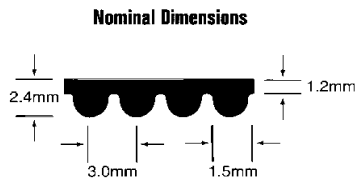

HTD/RPP METRIC TIMING BELTS (3M)

Material: Neoprene

3M (3mm PITCH)

BELT NUMBER	PITCH LENGTH	NUMBER OF TEETH	LIST PRICE		
			6mm	9mm	15mm
471-3M	471	157	4.90	7.30	12.20
474-3M	474	158	4.65	6.80	11.20
477-3M	477	159	4.70	6.85	11.20
480-3M	480	160	4.70	6.85	11.30
483-3M	483	161	4.75	6.90	11.30
486-3M	486	162	4.75	6.90	11.40
489-3M	489	163	4.80	7.00	11.50
492-3M	492	164	5.00	7.50	12.60
495-3M	495	165	4.80	6.80	11.60
498-3M	498	166	4.85	6.90	11.65
501-3M	501	167	4.85	6.95	11.70
507-3M	507	169	4.90	7.00	11.70
510-3M	510	170	4.90	7.10	11.80
513-3M	513	171	4.90	7.10	11.80
519-3M	519	173	4.95	7.15	11.85
522-3M	522	174	5.00	7.20	11.90
525-3M	525	175	5.05	7.20	11.95
531-3M	531	177	5.10	7.25	11.95
537-3M	537	179	5.10	7.30	12.00
558-3M	555	185	5.20	7.70	12.80
564-3M	564	188	5.25	7.80	13.00
570-3M	570	190	5.30	7.85	13.10
573-3M	573	191	5.35	7.90	13.20
576-3M	576	192	5.40	8.00	13.30
579-3M	579	193	5.40	8.10	13.35
582-3M	582	194	5.45	8.10	13.40
591-3M	591	197	5.45	8.20	13.40
594-3M	594	198	5.50	8.20	13.50
597-3M	597	199	5.50	8.30	13.60
600-3M	600	200	5.60	8.30	13.60
606-3M	606	202	5.60	8.40	13.70
609-3M	609	203	5.65	8.50	13.80
612-3M	612	204	5.70	8.60	13.90
615-3M	615	205	5.70	8.60	13.90
624-3M	624	208	5.75	8.65	14.00
633-3M	633	211	5.80	8.70	14.10
639-3M	639	213	5.90	8.80	14.20
648-3M	648	216	5.90	8.80	14.20
654-3M	654	218	6.00	9.00	15.00
657-3M	657	219	6.00	8.90	14.30
669-3M	669	223	6.10	8.90	14.40
672-3M	672	224	6.10	9.00	14.50
675-3M	675	225	6.20	9.10	14.50
684-3M	684	228	6.20	9.10	14.60

BELT NUMBER	PITCH LENGTH	NUMBER OF TEETH	LIST PRICE		
			6mm	9mm	15mm
687-3M	687	229	6.30	9.20	14.70
690-3M	690	230	6.30	9.20	14.80
699-3M	699	233	6.40	9.30	14.80
708-3M	708	236	6.40	9.40	14.90
711-3M	711	237	6.50	9.40	15.00
720-3M	720	240	6.60	9.50	15.20
738-3M	738	246	6.70	9.50	15.30
741-3M	741	247	6.70	9.60	15.40
750-3M	750	250	6.80	9.70	15.50
753-3M	753	251	6.80	9.70	15.60
801-3M	801	267	6.90	10.10	16.80
804-3M	804	268	7.00	9.80	16.10
813-3M	813	271	7.10	10.20	17.00
816-3M	816	272	7.10	9.90	16.30
822-3M	822	274	7.10	9.90	16.30
843-3M	843	281	7.20	10.20	16.80
882-3M	882	294	7.20	10.30	17.20
885-3M	885	295	7.30	10.40	17.30
888-3M	888	296	7.30	10.50	17.40
900-3M	900	300	7.40	10.80	17.90
939-3M	939	313	7.40	10.80	17.90
945-3M	945	315	7.50	10.90	18.00
960-3M	960	320	7.90	11.90	19.70
1062-3M	1062	354	7.90	11.90	19.70
1068-3M	1068	356	8.00	12.00	19.80
1071-3M	1071	357	8.20	12.30	20.50
1125-3M	1125	375	8.70	13.20	21.70
1176-3M	1176	392	8.80	13.30	21.80
1209-3M	1209	403	9.20	13.80	23.00
1245-3M	1245	415	9.30	13.90	23.10
1260-3M	1260	420	9.40	14.00	23.20
1263-3M	1263	421	9.40	14.00	23.30
1344-3M	1344	448	10.30	15.50	25.70
1374-3M	1374	458	10.50	15.80	26.30
1401-3M	1401	467	10.60	15.90	26.50
1500-3M	1500	500	11.10	16.70	27.70
1530-3M	1530	510	11.30	16.90	28.10
1545-3M	1545	515	11.40	17.00	28.50
1569-3M	1569	523	11.50	17.20	28.60
1587-3M	1587	529	12.90	19.40	32.30
1800-3M	1800	600	14.00	20.90	34.80
1863-3M	1863	621	14.30	21.40	35.60
1950-3M	1950	650	14.00	21.50	35.80
2388-3M	2388	796	16.80	25.20	41.90
2640-3M	2640	880	19.10	28.60	47.60
3000-3M	3000	1000	20.90	31.30	52.20